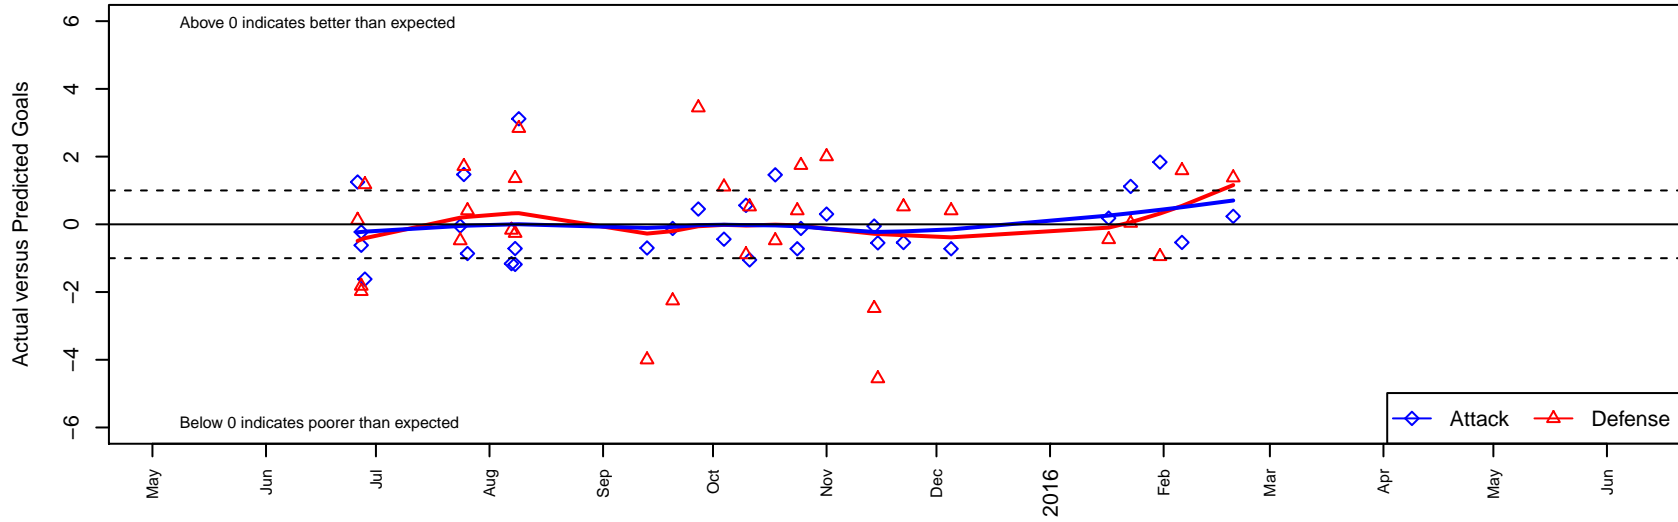

Washington Timbers Green B99

Washington Timbers
 Vancouver, WA
 B99 total strength=1326
 attack=8.42 defense=4.54
 fall league = RCL B99 Div 3

alt names used:
 WA Timbers B99 Green
 WTFC B99 Green
 WA Timbers B99 Green B
 WTFC B99 Green
 WA Timbers B99 Green B

Venues played:
 2015 Clash At the Border Silver U16
 2015 Sounders FC Cup BU16
 2015 Mt Hood Challenge U16
 2015 RCL B99 Div 3
 2015 WYS Presidents Cup B99 Div 2

Washington Timbers Green B99
 Dots are actual minus expected GF (blue circles) and GA (red triangles).
 Blue line is smoothed change in attack strength. Red is smoothed change in defense strength.

**attack and defense variance (black dot)
relative to other teams
and top 10 in region**

**attack and defense rating
relative to others at age
and all opponents in last 13 months**

Performance relative to 13 month average