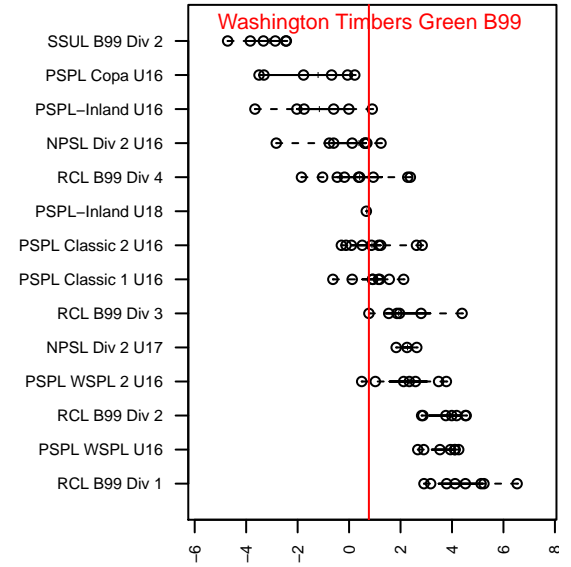

Washington Timbers Green B99

Washington Timbers
 Vancouver, WA
 B99 total strength=1326
 attack=8.42 defense=4.54
 fall league = RCL B99 Div 3

alt names used:
 WA Timbers B99 Green
 WTFC B99 Green
 WA Timbers B99 Green B
 WTFC B99 Green
 WA Timbers B99 Green B

Venues played:
 2015 Clash At the Border Silver U16
 2015 Sounders FC Cup BU16
 2015 Mt Hood Challenge U16
 2015 RCL B99 Div 3
 2015 WYS Presidents Cup B99 Div 2

Washington Timbers Green B99
 Dots are actual minus expected GF (blue circles) and GA (red triangles).
 Blue line is smoothed change in attack strength. Red is smoothed change in defense strength.

**attack and defense variance (black dot)
relative to other teams
and top 10 in region**

**attack and defense rating
relative to others at age
and all opponents in last 13 months**

Performance relative to 13 month average